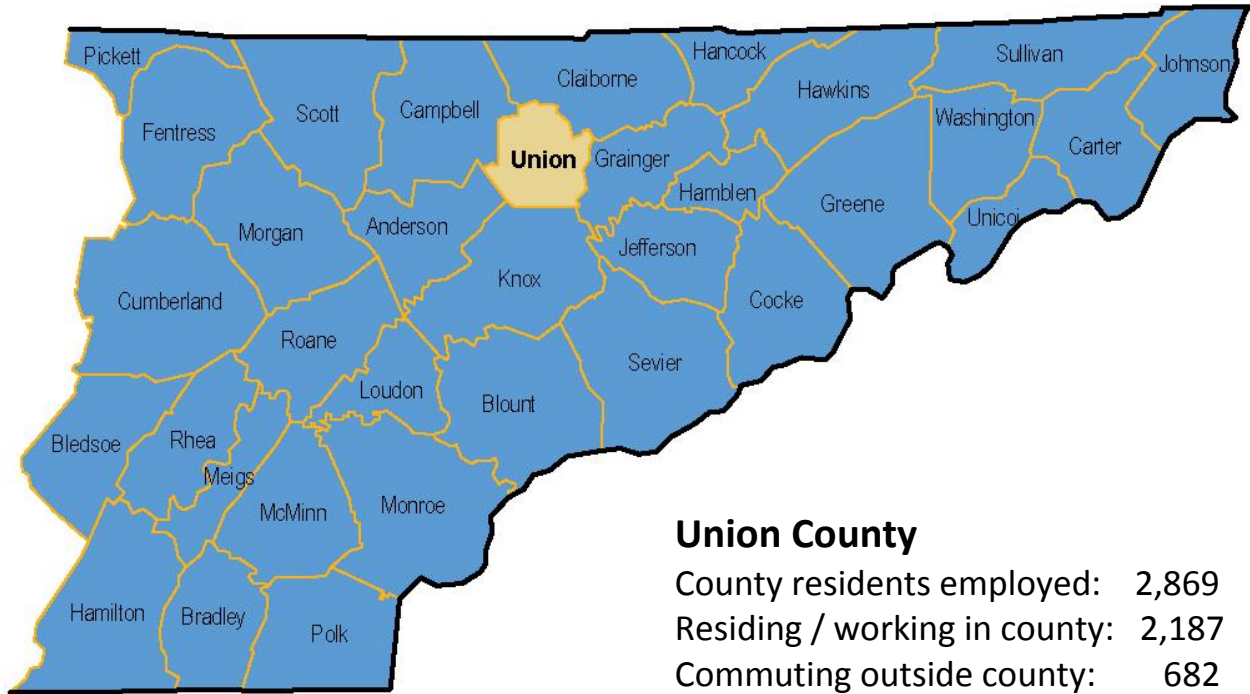

Commuting Information

County	Commuters	
	Inbound	Outbound
Anderson County	529	21
Blount County	64	-
Campbell County	52	38
Claiborne County	172	263
Cocke County	-	-
Grainger County	31	119
Hamblen County	51	-
Jefferson County	7	-
Knox County	3,300	241
Other	113	-
Total	6,506	682

Source: County to County Commuting Flows, US Census; ACS 2009 – 2013 (latest data); ETEDA