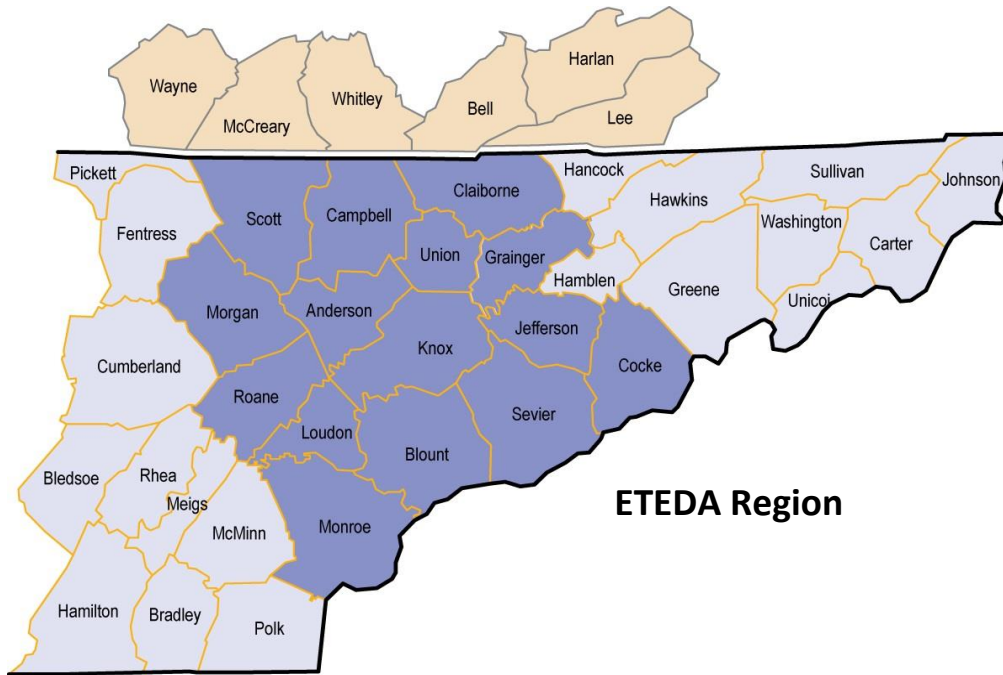

Laborshed Information

ETEDA Region

Laborshed ETEDA April 2018 Statistics

County	Labor Force	Employed	Unemployed	Rate
Anderson County	34,430	33,380	1,050	3.1%
Blount County	62,190	60,610	1,580	2.5%
Campbell County	14,890	14,300	590	4.0%
Claiborne County	12,830	12,370	460	3.6%
Cocke County	14,690	14,130	560	3.8%
Grainger County	9,450	9,160	290	3.1%
Jefferson County	24,170	23,460	720	3.0%
Knox County	239,390	233,670	5,730	2.4%
Loudon County	22,710	22,080	620	2.7%
Monroe County	20,060	19,460	610	3.0%
Morgan County	7,890	7,580	300	3.9%
Roane County	23,220	22,460	760	3.3%
Scott County	8,360	8,060	300	3.6%
Sevier County	53,270	51,870	1,400	2.6%
Union County	7,410	7,170	240	3.3%
Laborshed	554,970	539,760	15,210	2.7%