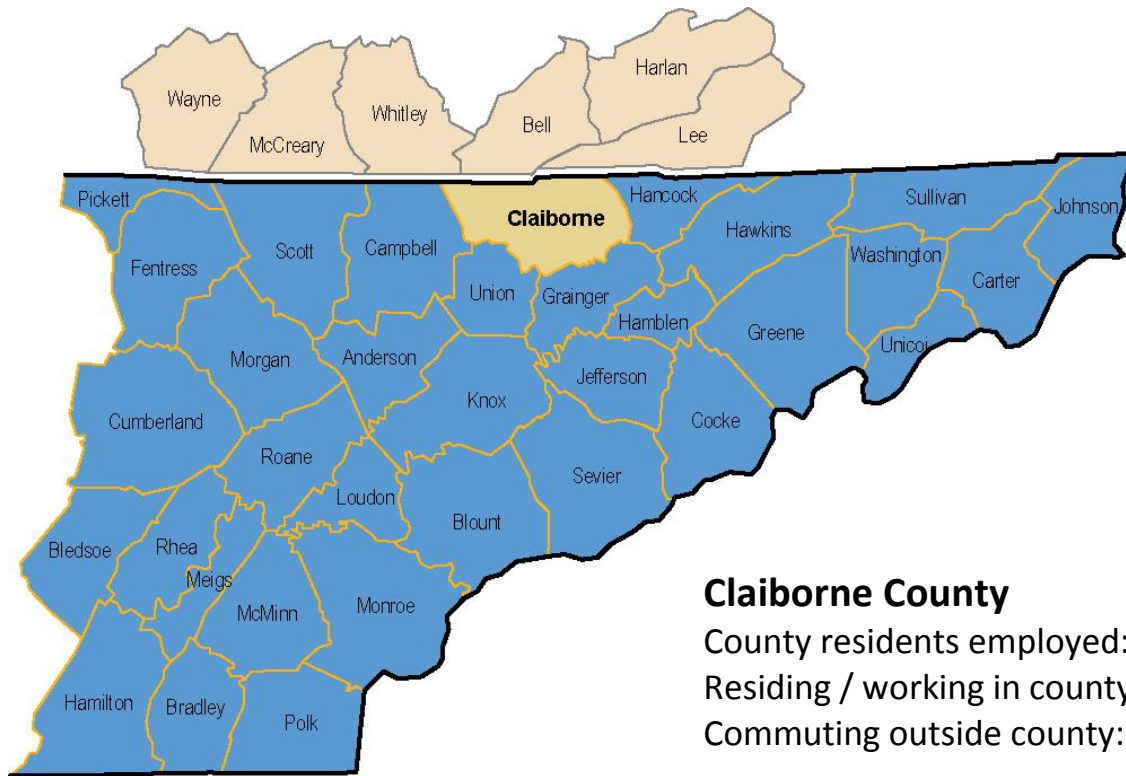

Commuting Information

Claiborne County

County residents employed: 9,048
 Residing / working in county: 7,135
 Commuting outside county: 1,913

County	Commuters	
	Inbound	Outbound
Bell County, KY	1,530	673
Blount County	-	9
Campbell County	535	198
Cocke County	263	18
Grainger County	364	114
Hamblen County	19	96
Hancock County	120	194
Harlan County, KY	-	30
Jefferson County	-	5
Knox County	833	182
Lee County, VA	114	174
Roane County	-	27
Scott County	-	21
Union County	263	172
Whitley County, KY	18	-
Other	593	-
Total	4,652	1,913

Source: County to County Commuting Flows, US Census; ACS 2009 – 2013 (latest data); ETEDA